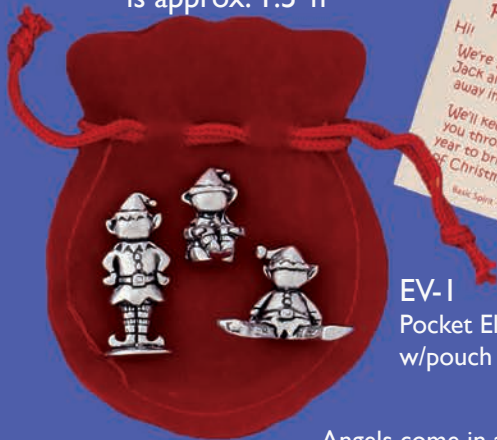

EV-1
Pocket Elves
w/pouch

AA-11
Angel of Protection

Standing Elf "Skipper"
is approx. 1.5"h