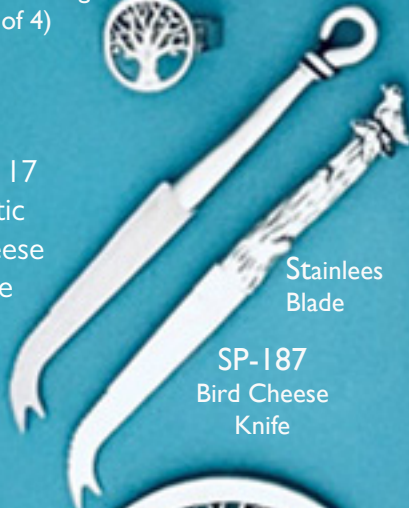

BIRDS, TREES & DRAGONFLIES

CBP-136
Tree of Life
Mini Board
w/paté knife

PTS-64
Tree Paté
Knife

CB-136
Tree of Life
Mini Board

NR-30
Tree Napkin Rings
(Set of 4)

SP-117
Rustic
Cheese
Knife

Stainless
Blade

SP-187
Bird Cheese
Knife