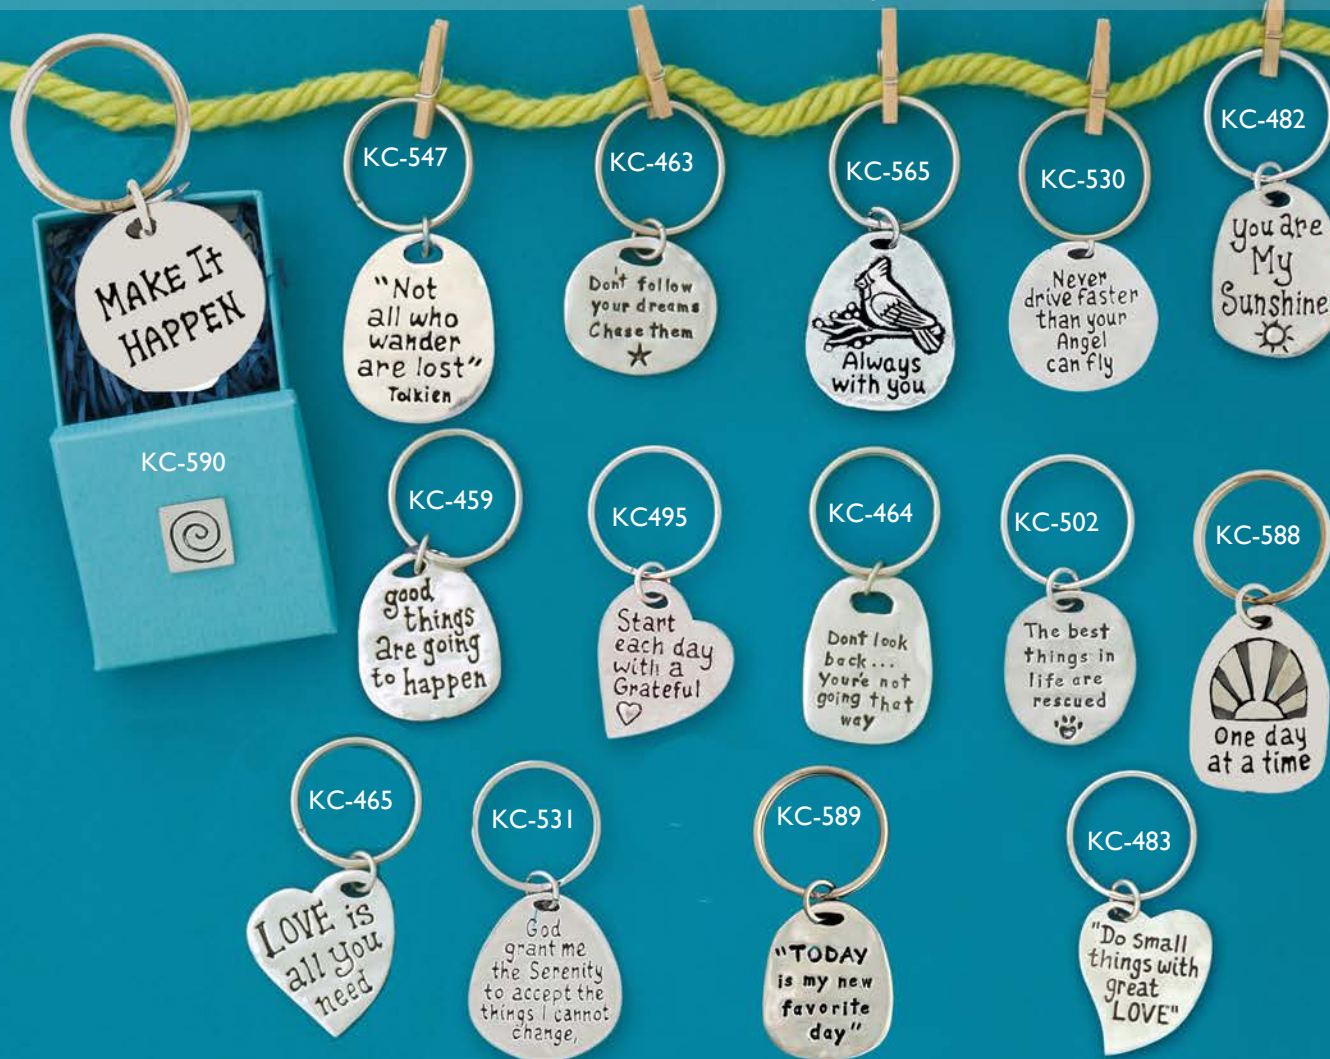

KCS-25T

Key Chains

spinner display hang tags available upon request

KC-574

KEYCHAINS

QUOTE KEYCHAINS - w/ DESIGN BOX

KC-507

KC-566