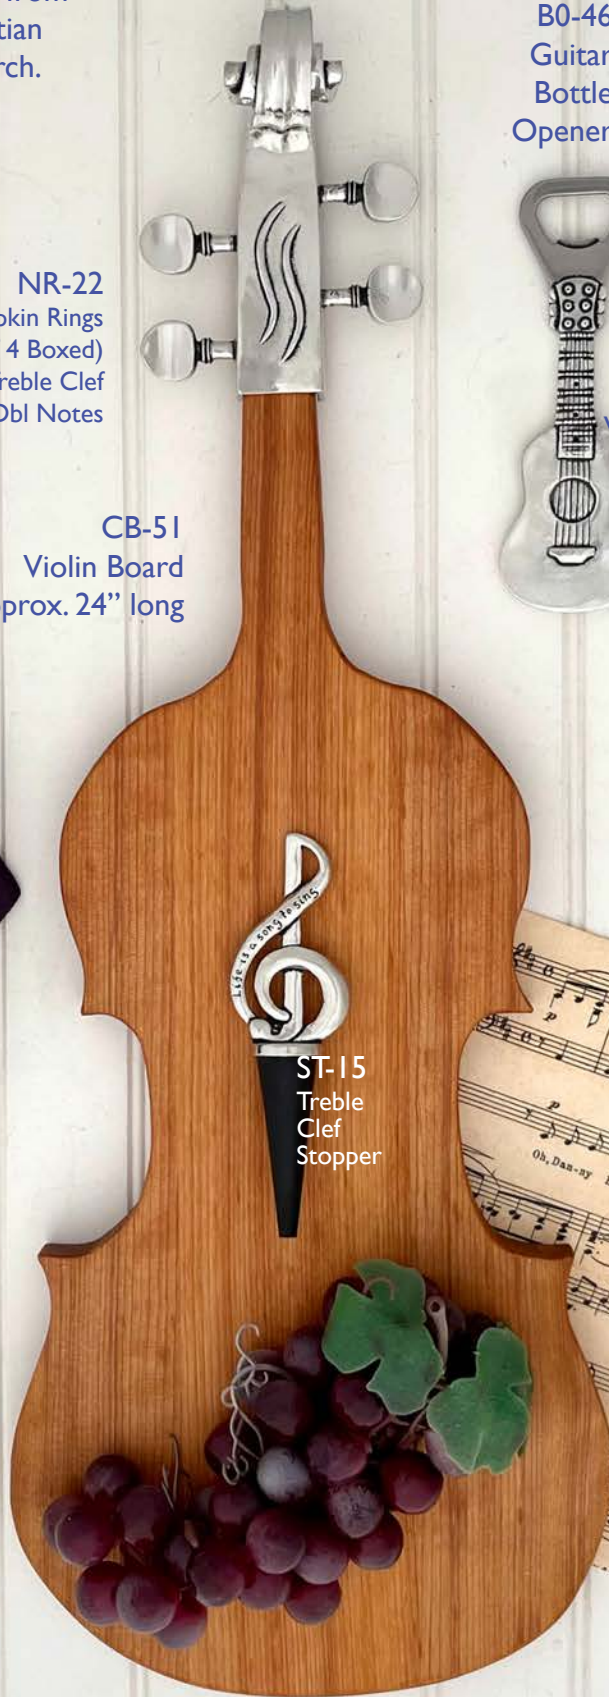

NR-22 Musical Napkin Rings (Set of 4 Boxed) 2 Treble Clef & 2 Dbl Notes

CB-51 Violin Board approx. 24" long

ST-15 Treble Clef Stopper

B0-46 Guitar Bottle Opener